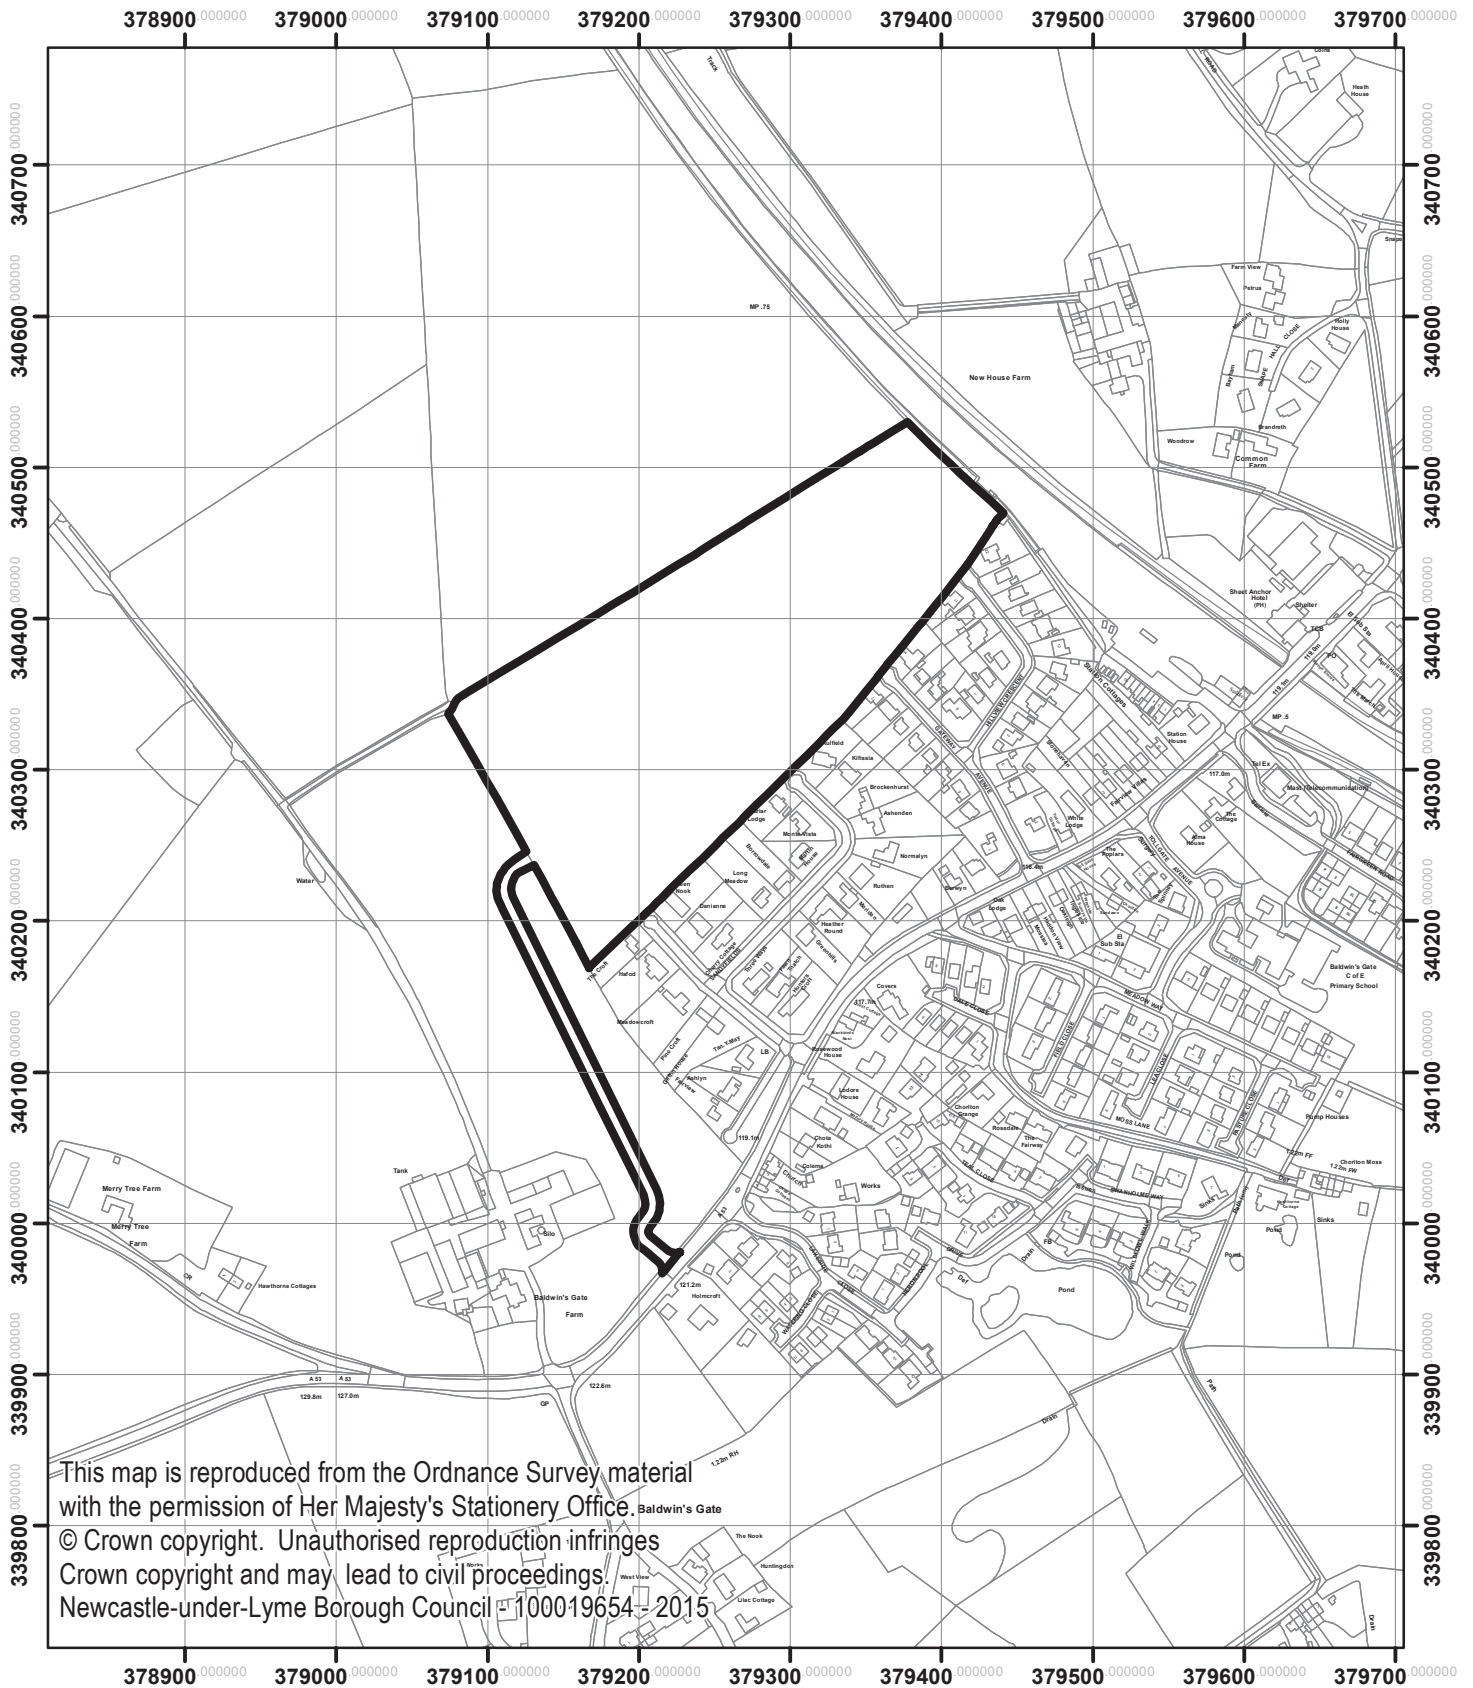

Land at end of Gateway Avenue, Baldwins Gate 15/01106/REM

26th April 2016

1:5,000